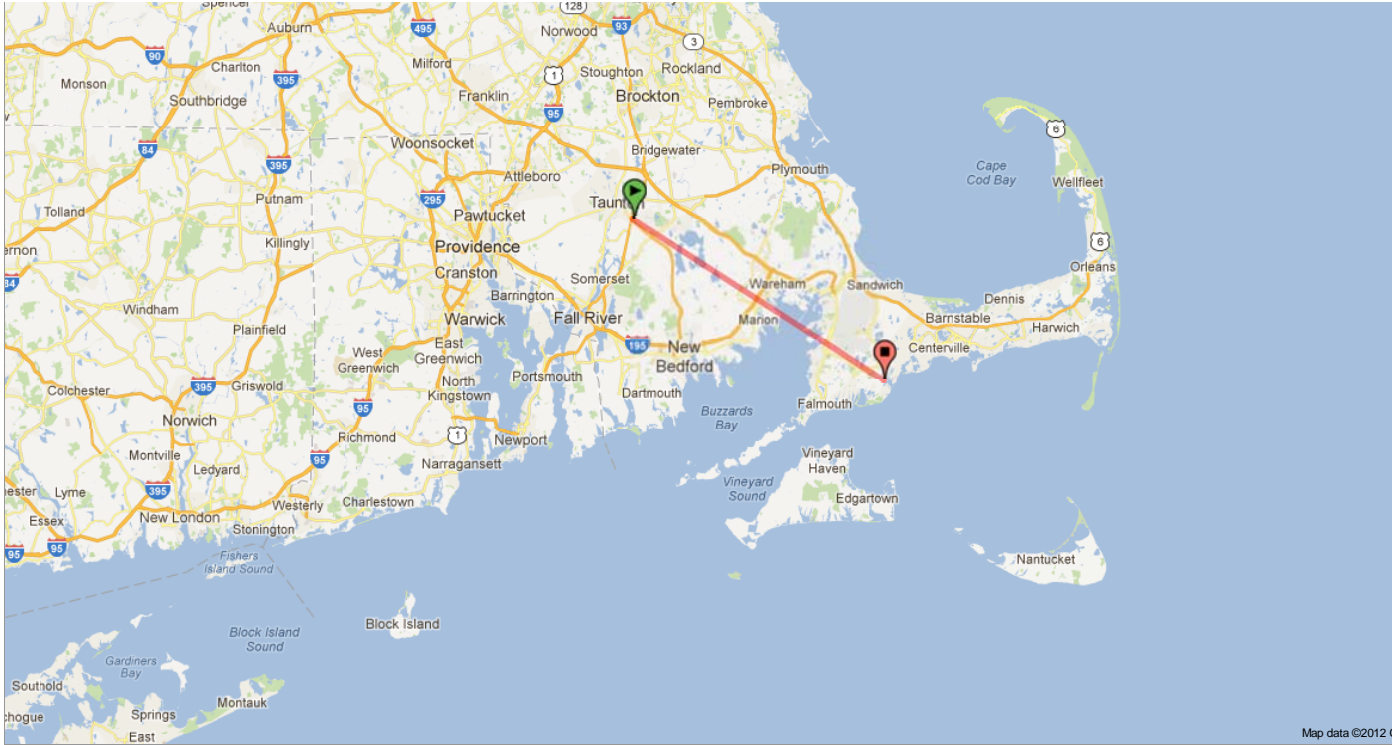

TAB 7

MAP – TAUNTON, MA TO MASHPEE, MA

Taunton, MA to Mashpee, MA

Map data ©2012

Distance Measurement Tool

Click on the map to trace a path you want to measure.

Units:

Mile [« less](#)

Total distance:

35.4101 mi

[Delete last point](#) [Reset](#)