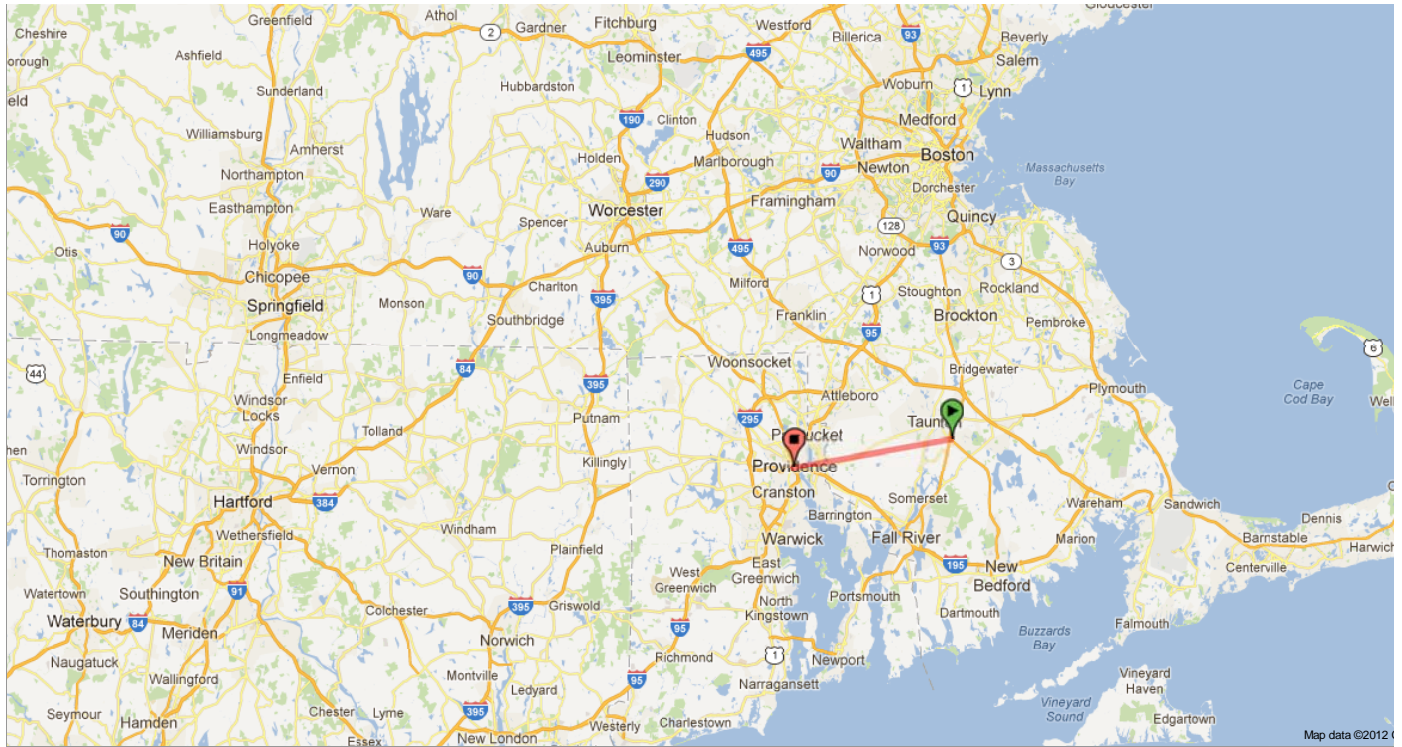

2.92437 mi

Delete last point

Reset

Project First Light to Burr's Hill Distance Map

Distance Measurement Tool

Click on the map to trace a path you want to measure.

Units:
Mile [« less](#)

Total distance:
15.7915 mi

Project First Light to Downtown Boston Distance Map

Distance Measurement Tool

Click on the map to trace a path you want to measure.

Units:

Mile [« less](#)

Total distance:

33.4569 mi

Delete last point

Reset

Project First Light to Providence, Rhode Island Distance Map

Distance Measurement Tool

Click on the map to trace a path you want to measure.

Units:

Mile [« less](#)

Total distance:

18.9429 mi

Delete last point

Reset