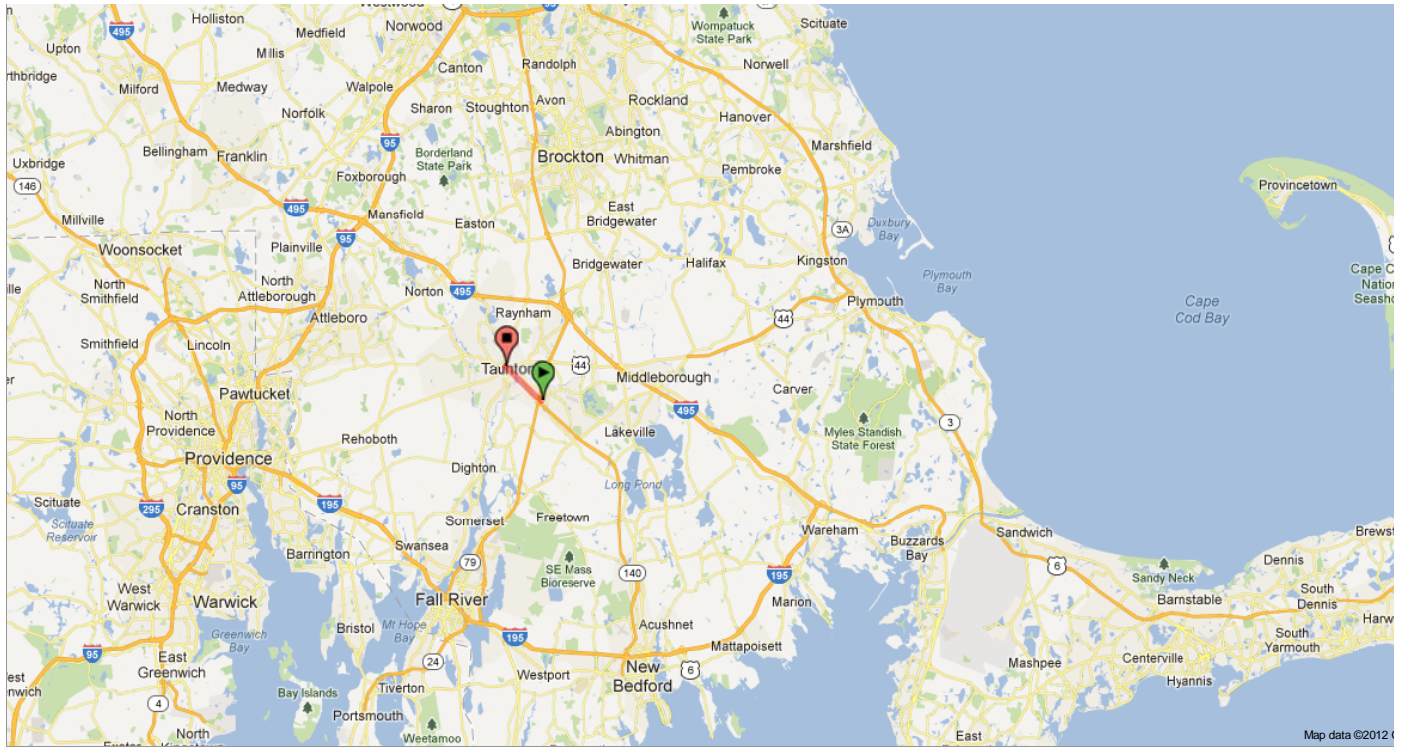

TAB 12

TAUNTON DISTANCE MAPS

Project First Light to Downtown Taunton Distance Map

Distance Measurement Tool

Click on the map to trace a path you want to measure.

Units:

Mile [« less](#)

Total distance:

2.92437 mi

Delete last point

Reset

Project First Light to Burr's Hill Distance Map

Distance Measurement Tool

Click on the map to trace a path you want to measure.

Units:
Mile [« less](#)

Total distance:
15.7915 mi

Project First Light to Downtown Boston Distance Map

Distance Measurement Tool

Click on the map to trace a path you want to measure.

Units:

Mile [« less](#)

Total distance:

33.4569 mi

Delete last point