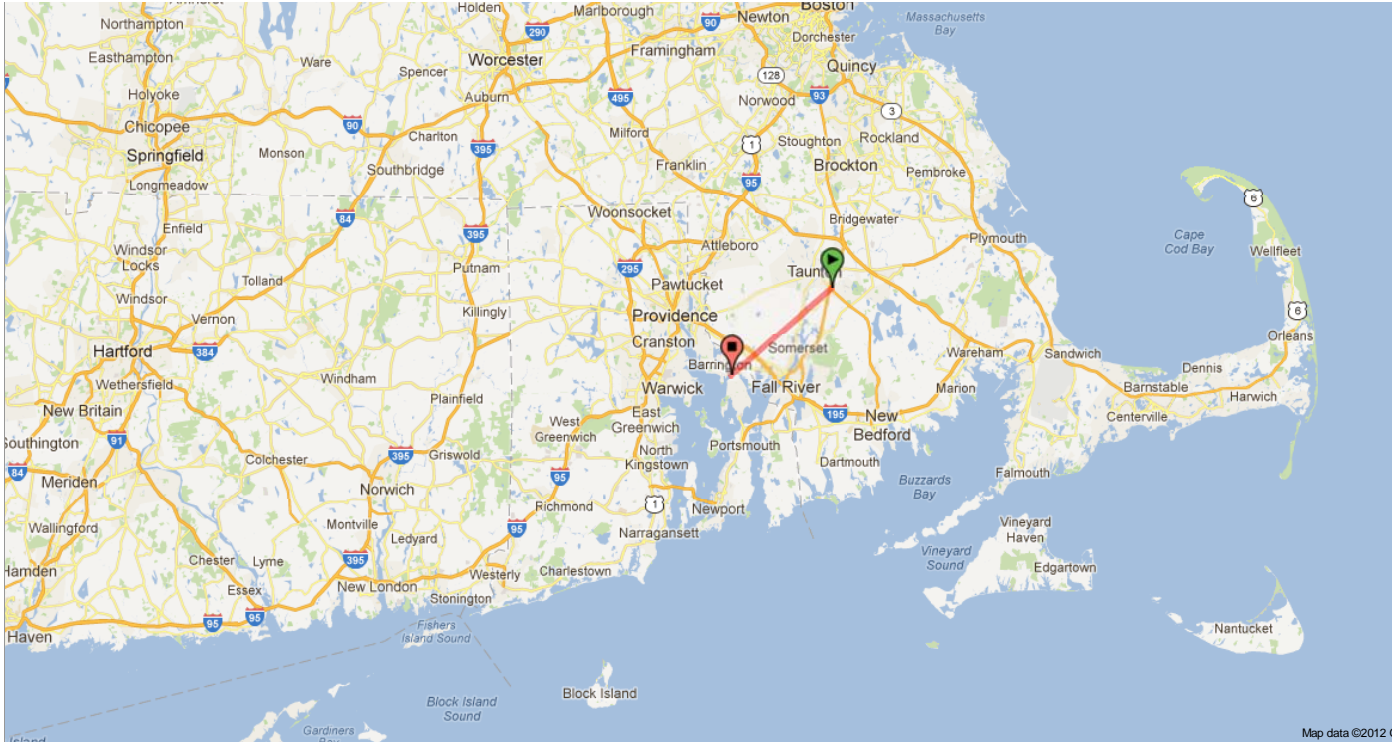

TAB 12

TAUNTON DISTANCE MAPS

Project First Light to Downtown Taunton Distance Map

Distance Measurement Tool

Click on the map to trace a path you want to measure.

Units:

Mile [« less](#)

Total distance:

2.92437 mi

Delete last point

Reset

Project First Light to Burr's Hill Distance Map

Distance Measurement Tool

Click on the map to trace a path you want to measure.

Units:
Mile [« less](#)

Total distance:
15.7915 mi

Project First Light to Downtown Boston Distance Map

Distance Measurement Tool

Click on the map to trace a path you want to measure.

Units:

Mile [« less](#)

Total distance:

33.4569 mi

Delete last point

Reset

Project First Light to Providence, Rhode Island Distance Map

Distance Measurement Tool

Click on the map to trace a path you want to measure.

Units:

Mile [« less](#)

Total distance:

18.9429 mi