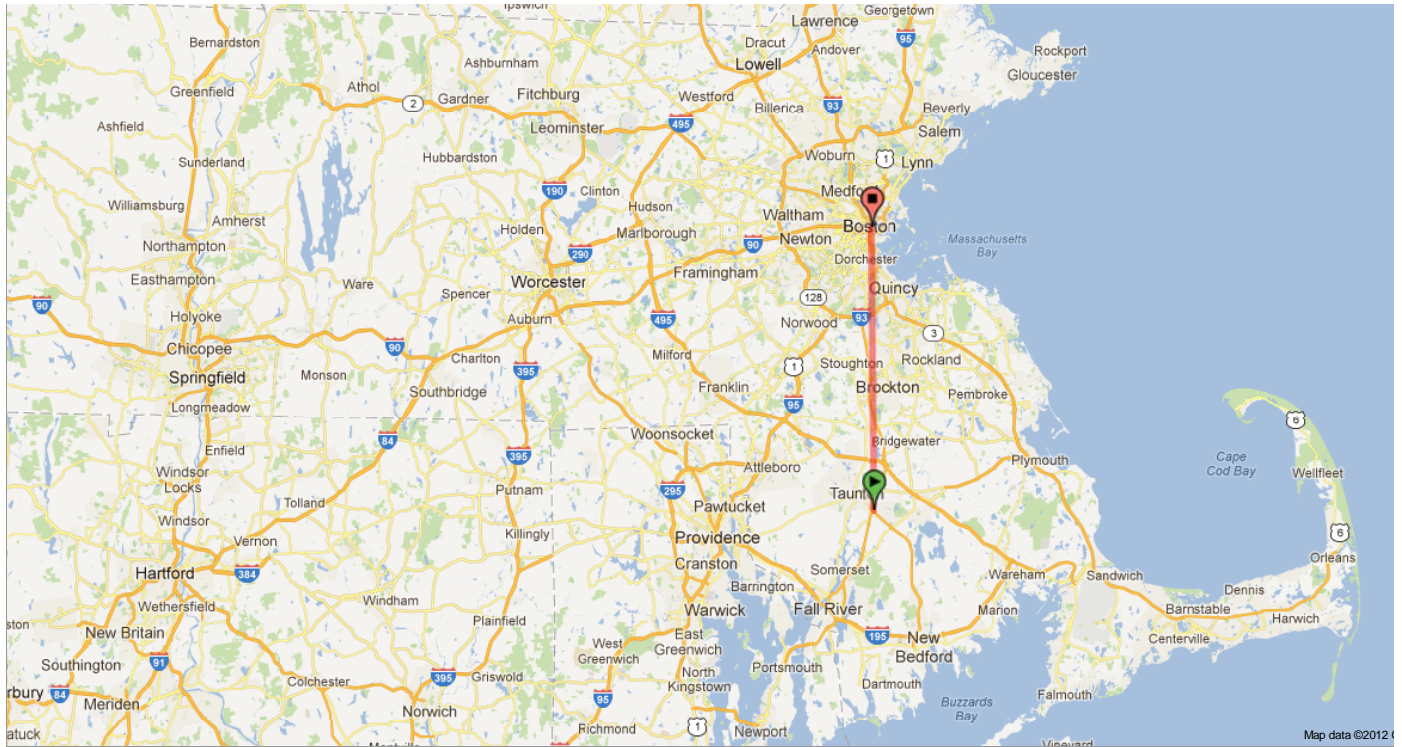

2.92437 mi

Delete last point

Reset

Project First Light to Burr's Hill Distance Map

Distance Measurement Tool

Click on the map to trace a path you want to measure.

Units:
Mile [« less](#)

Total distance:
15.7915 mi

Project First Light to Downtown Boston Distance Map

Distance Measurement Tool

Click on the map to trace a path you want to measure.

Units:

Mile [« less](#)

Total distance:

33.4569 mi

Delete last point

Reset

Project First Light to Providence, Rhode Island Distance Map

Distance Measurement Tool

Click on the map to trace a path you want to measure.

Units:

Mile [« less](#)

Total distance:

18.9429 mi

Delete last point

Reset